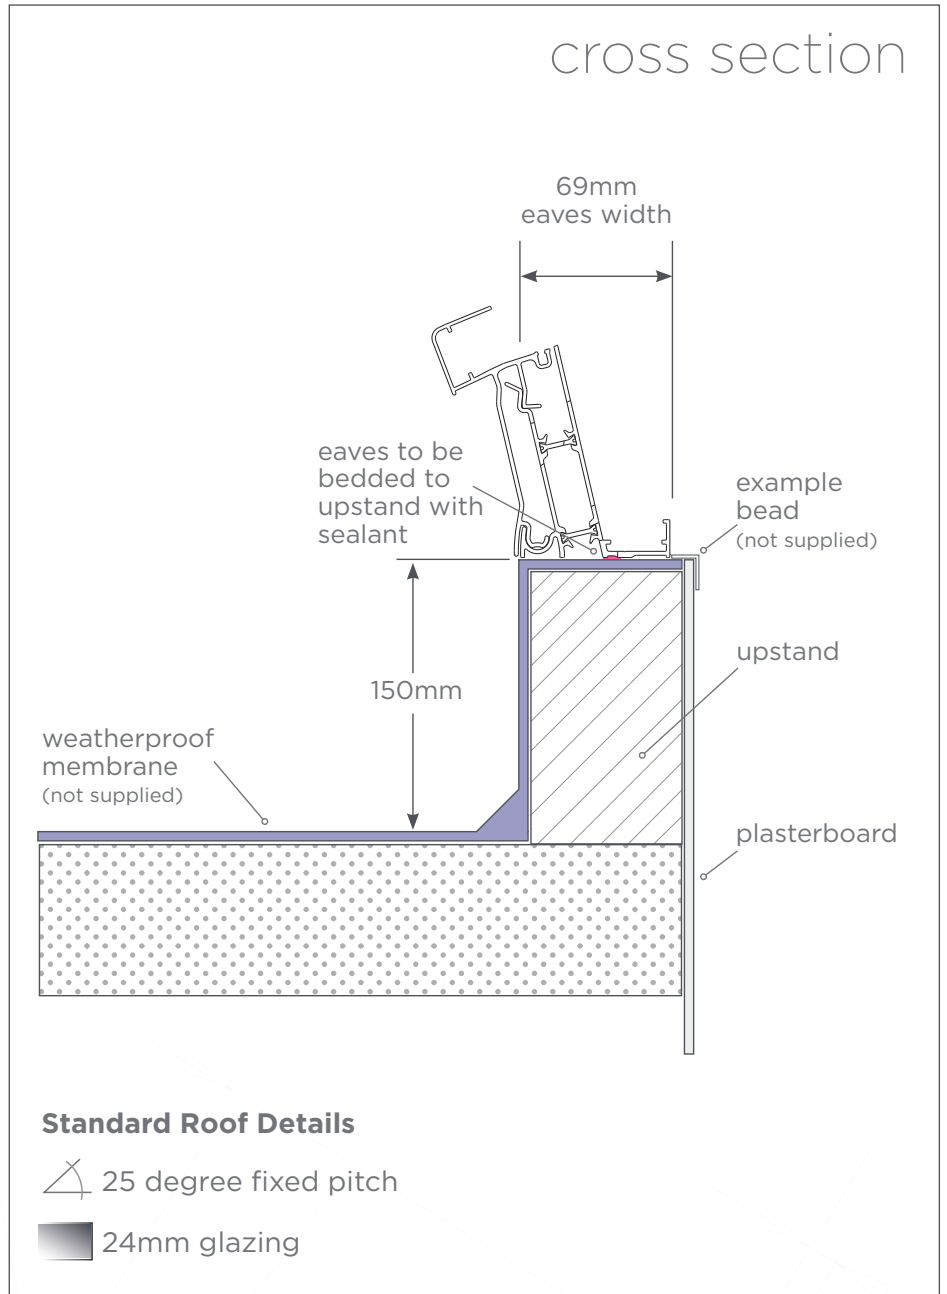

Korniche

A LANTERN REVOLUTION

SURVEYING GUIDE

- Eaves to sit flush on the external upstand.
- Ensure upstand is level and square.
- It is the responsibility of the installer to determine the finishing detail of the inside.

Download the installation guide at www.korniche.co.uk

www.korniche.co.uk

Korniche Lantern
Limeoak Way
Portrack
Stockton on Tees
TS18 2LS

Telephone : 01642 610799